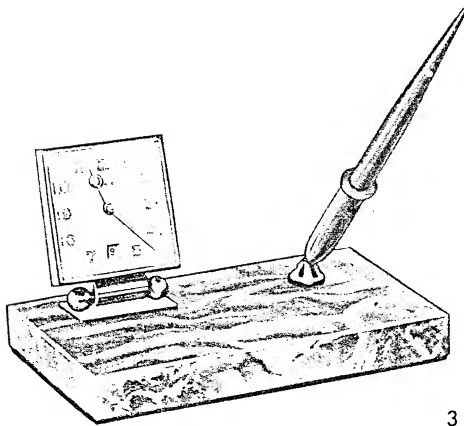

3 3/4 x 6 1/2"

5506G

BRAZILIAN ONYX

With 121SKD White Dot Pen $55.00

With 5SKD Pen, pencil or ballpoint 47.50
(Includes No. 590-40 Hour Perpetual Date Clock)